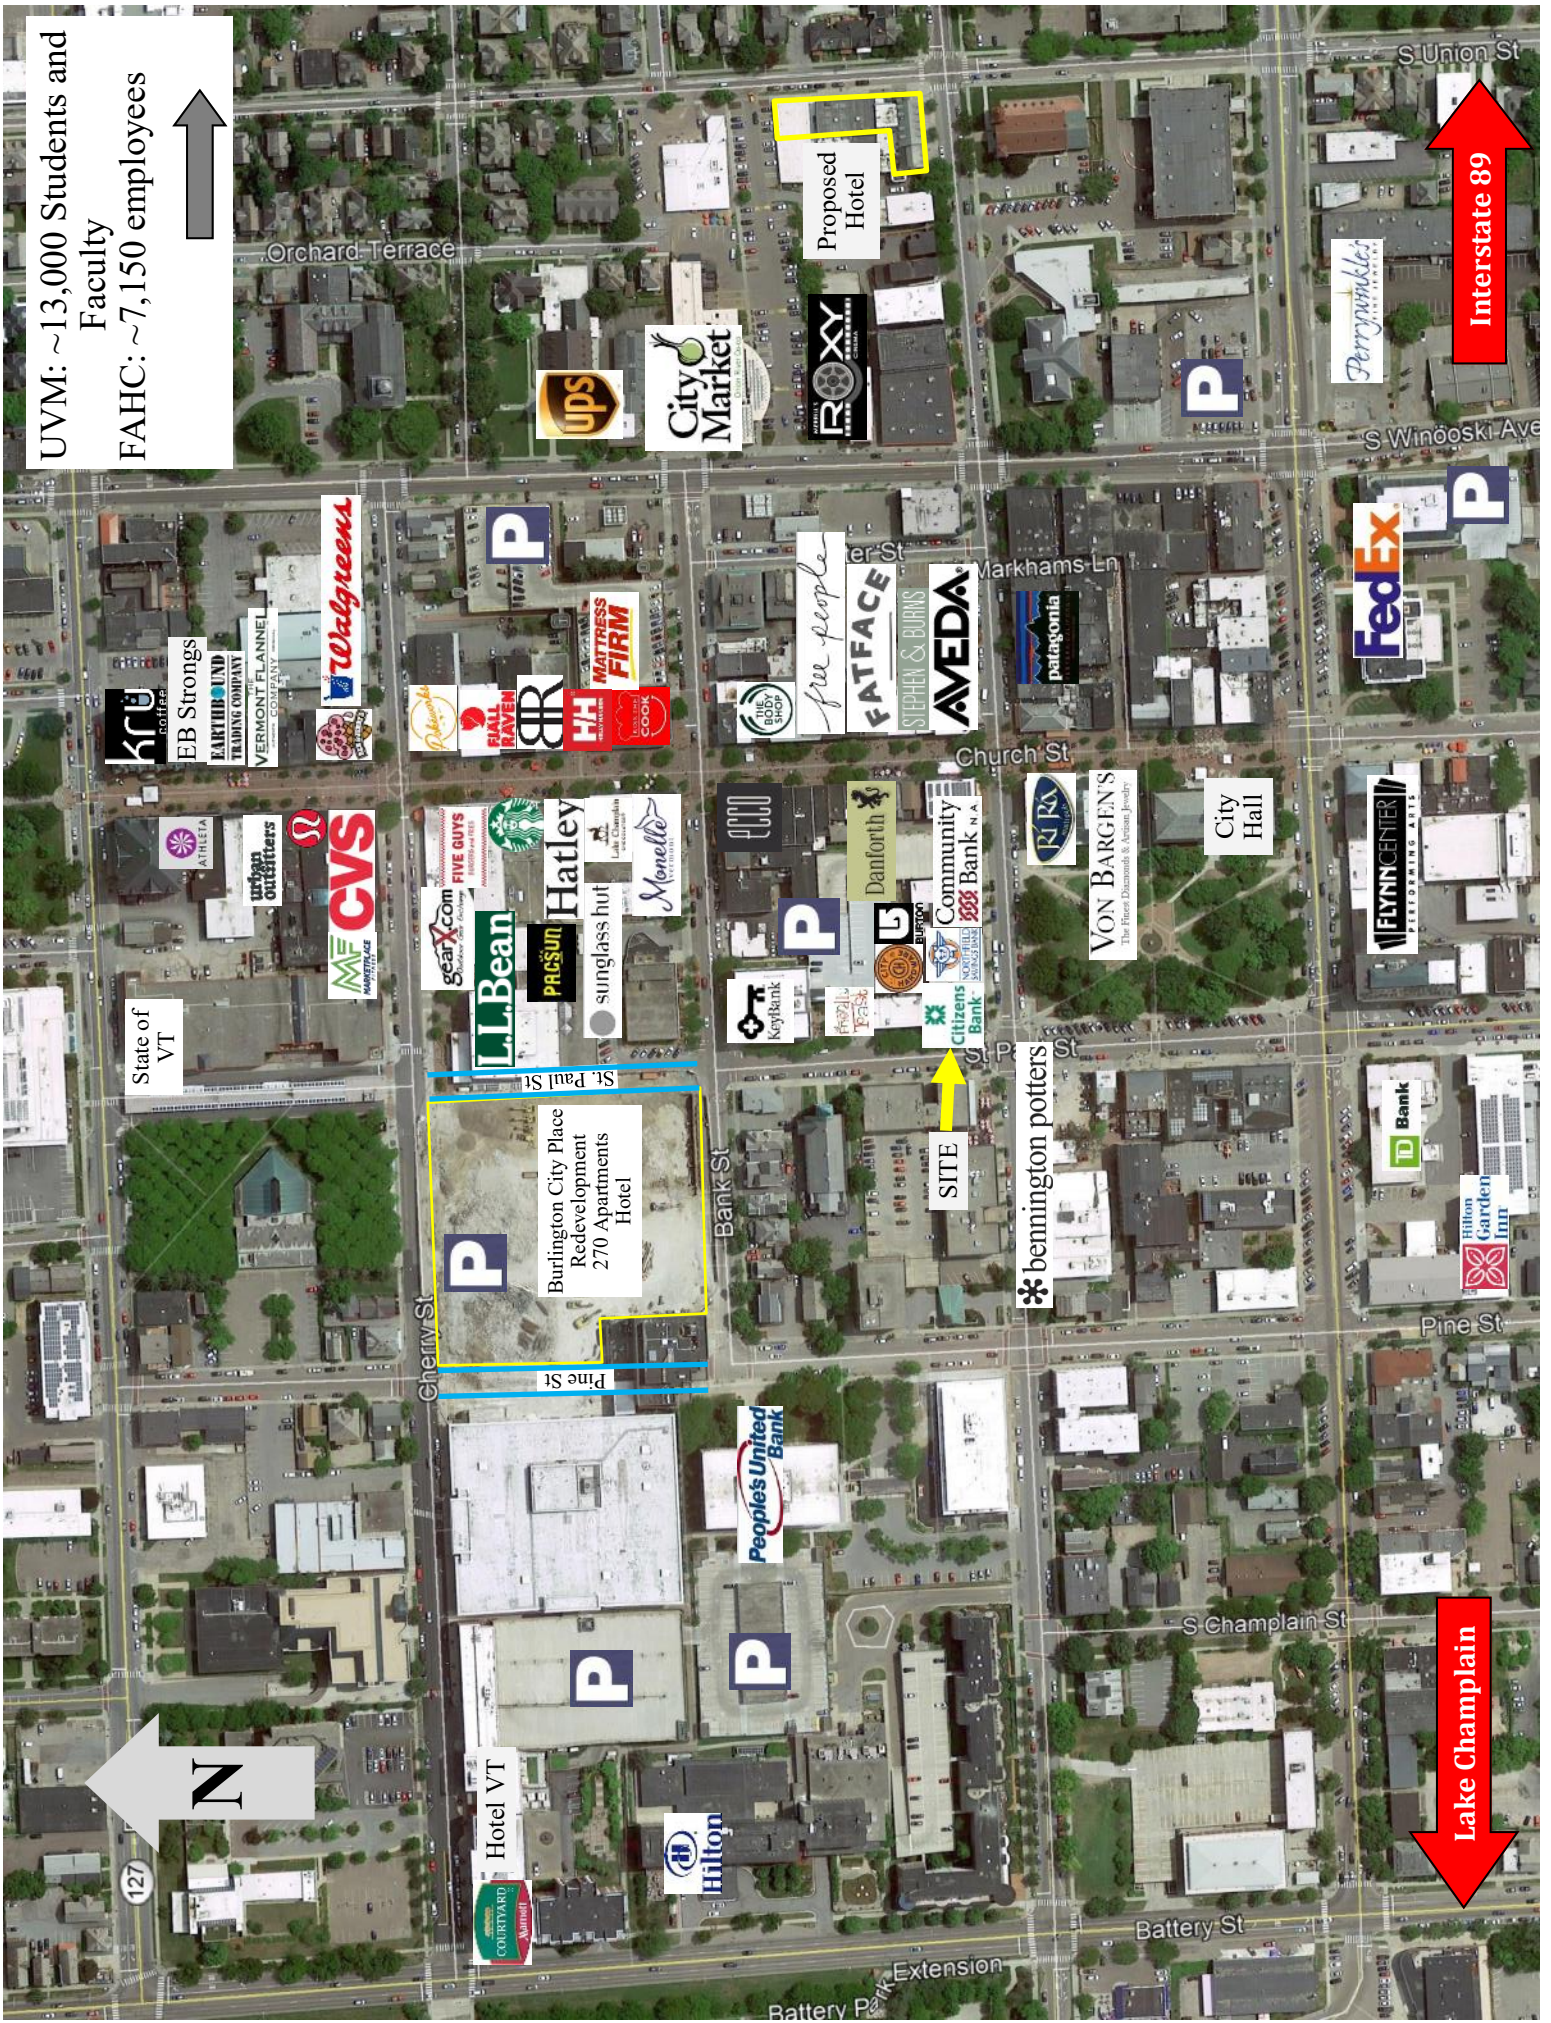

Interstate 89

Lake Champlain

N

Proposed Hotel

Burlington City Place Redevelopment 270 Apartments Hotel

SITE

bennington potters

State of VT