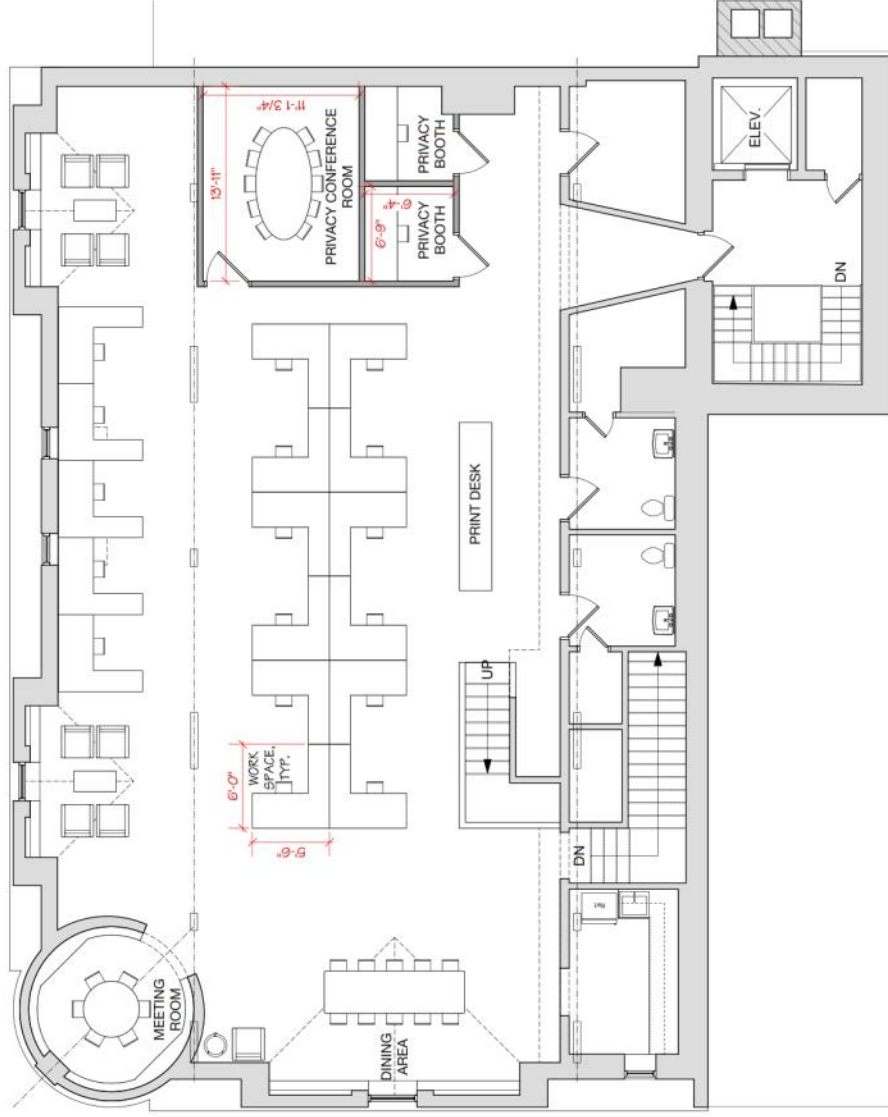

FOURTH FLOOR
Scale: 1/4" = 1'-0"

148 College St.
BURLINGTON, VERMONT

Duncan
Wisniewski
ARCHITECTURE

DATE: 06.20.2019

4